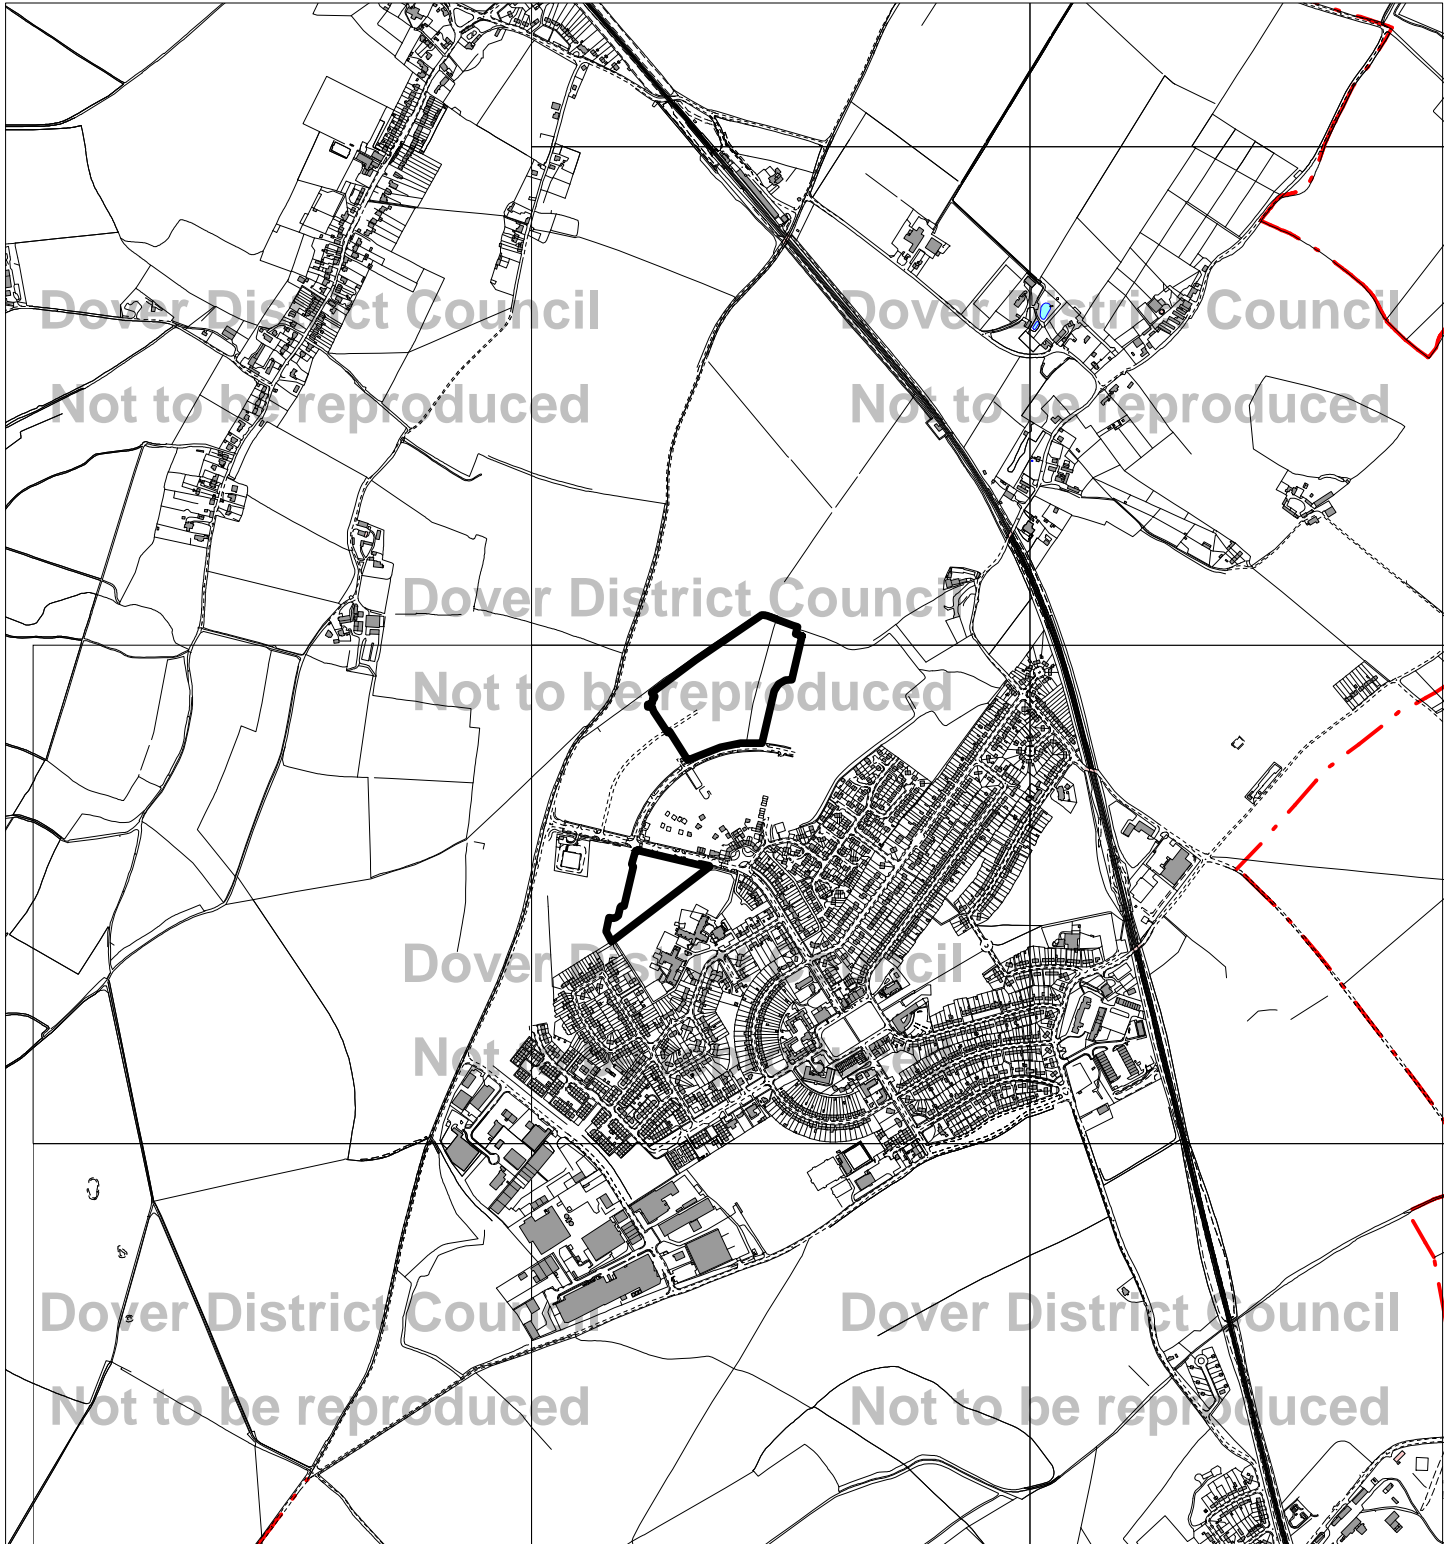

This plan has been produced for Planning Committee purposes only. No further copies may be made.

Not to scale

This map is reproduced from Ordnance Survey material with the permission of Ordnance Survey on behalf of the Controller of Her Majesty's Stationery Office © Crown copyright. Unauthorised reproduction infringes Crown copyright and may lead to prosecution or civil proceedings.

Dover District Council Licence Number 100019780
published 2016

Note: This plan is provided for purposes of site identification only.

Application: DOV/16/00180

Aylesham Phase 1B

Aylesham Village Expansion

TR23385291